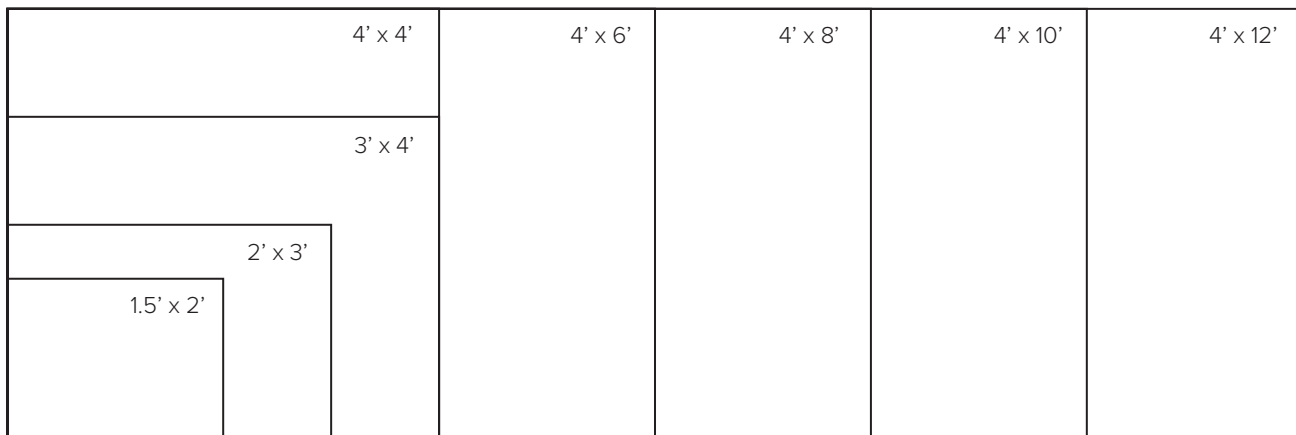

PEB-TAC BULLETIN BOARDS

Peb-Tac Bulletin boards are a classic choice. Made with 1/16" natural cork, the boards provide a natural resilience ideal for display purposes. Pair side by side with a Pro-Rite markerboard or install in a common area for announcements and accolades.

1/16" Natural Cork

Close up of natural cork material

DETAILS

- Made with 1/16" Natural Cork on 1/2" Fiberboard
- Cork's natural resilience makes it ideal for display purposes
- Available in 1" aluminum trim frame or 2" solid oak wood frame
- L-Clip installation

1" Aluminum Frame

Size (h x w)	Weight	Item #
1.5' x 2'	4 lbs	AN-182
2' x 3'	6 lbs	AN-203
3' x 4'	15 lbs	AN-304
4' x 4'	23 lbs	AN-404-1400
4' x 6'	37 lbs	AN-406-1400
4' x 8'	48 lbs	AN-408-1400
4' x 10'	66 lbs	AN-410-1400
4' x 12'	82 lbs	AN-412-1400

- Products 1.5' x 2' through 3' x 4' ship UPS/FedEx ground
- All other products (4' x 4' and larger) ship freight