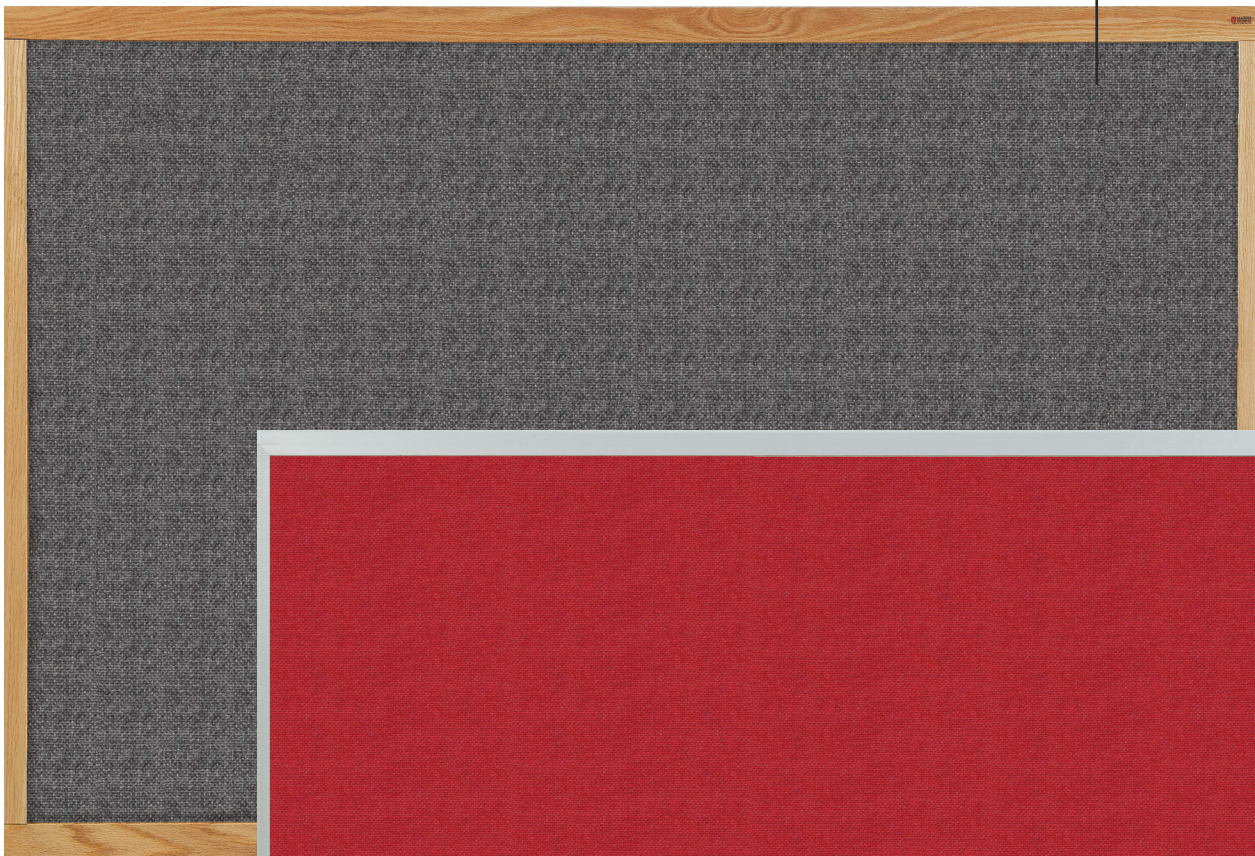

BURLAP TACKBOARDS

Our Burlap Tackboards are made with Guilford of Maine Fabrics, giving the panel a heathered wool-like appearance which brings an artisan look to the environment. Fabrics are made with 100% post-consumer recycled polyester.

Sound dampening fabric

Non-directional
patterns

Close up of burlap fabric

DETAILS

- Acoustic burlap weave fabric on 1/2" fiberboard
- Bleach Cleanable: Engineered for maximum cleaning & disinfection performance
- Wool-like appearance for a matte surface
- Available in 10 Guilford of Maine fabric options in non-directional patterns
- L-Clip installation
- Available with 1" aluminum or 2" solid oak

	4' x 4'	4' x 6'	4' x 8'	4' x 10'	4' x 12'
	3' x 4'				
	2' x 3'				

- Products 2' x 3' through 3' x 4' ship UPS/FedEx ground
- All other products (4' x 4' and larger) ship freight
- See page 50 for color options